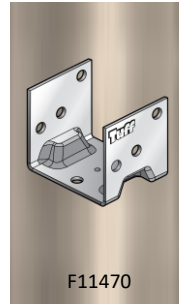

F11291

SADDLE TYPE WITH MOUNT

PRODUCT CODE	: F11291
BARCODE	: 9314691112913
POST SIZE	: 100MM
MOUNT HEIGHT	: 30MM
BOLT HOLE	: M12
MADE FROM	: 4MM STEEL
FINISHING	: HOT DIP GALVANISED

NOTES:

- IDEAL FOR PERGOLA, CARPORT AND VERANDA POSTS
- PRIMARILY USED FOR BOLTING TO EXISTING TIMBER DECKING OR CONCRETE BASE
- UNIQUE FOUR MOUNT TO ELEVATE POST FROM GROUND LEVEL
- TIMBER INSERT 106MM FROM SADDLE TOP TO MOUNT LUG