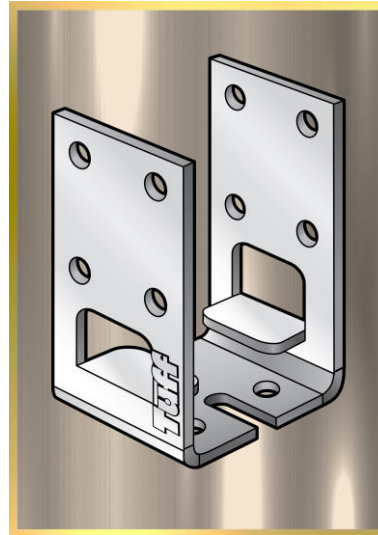

F11291

SADDLE TYPE WITH MOUNT

PRODUCT CODE	: F11291
BARCODE	: 9314691112913
POST SIZE	: 100MM
MOUNT HEIGHT	: 30MM
BOLT HOLE	: M12
MADE FROM	: 4MM STEEL
FINISHING	: HOT DIP GALVANISED

NOTES:

- IDEAL FOR PERGOLA, CARPORT AND VERANDA POSTS
- PRIMARILY USED FOR BOLTING TO EXISTING TIMBER DECKING OR CONCRETE BASE
- UNIQUE FOUR MOUNT TO ELEVATE POST FROM GROUND LEVEL
- TIMBER INSERT 106MM FROM SADDLE TOP TO MOUNT LUG